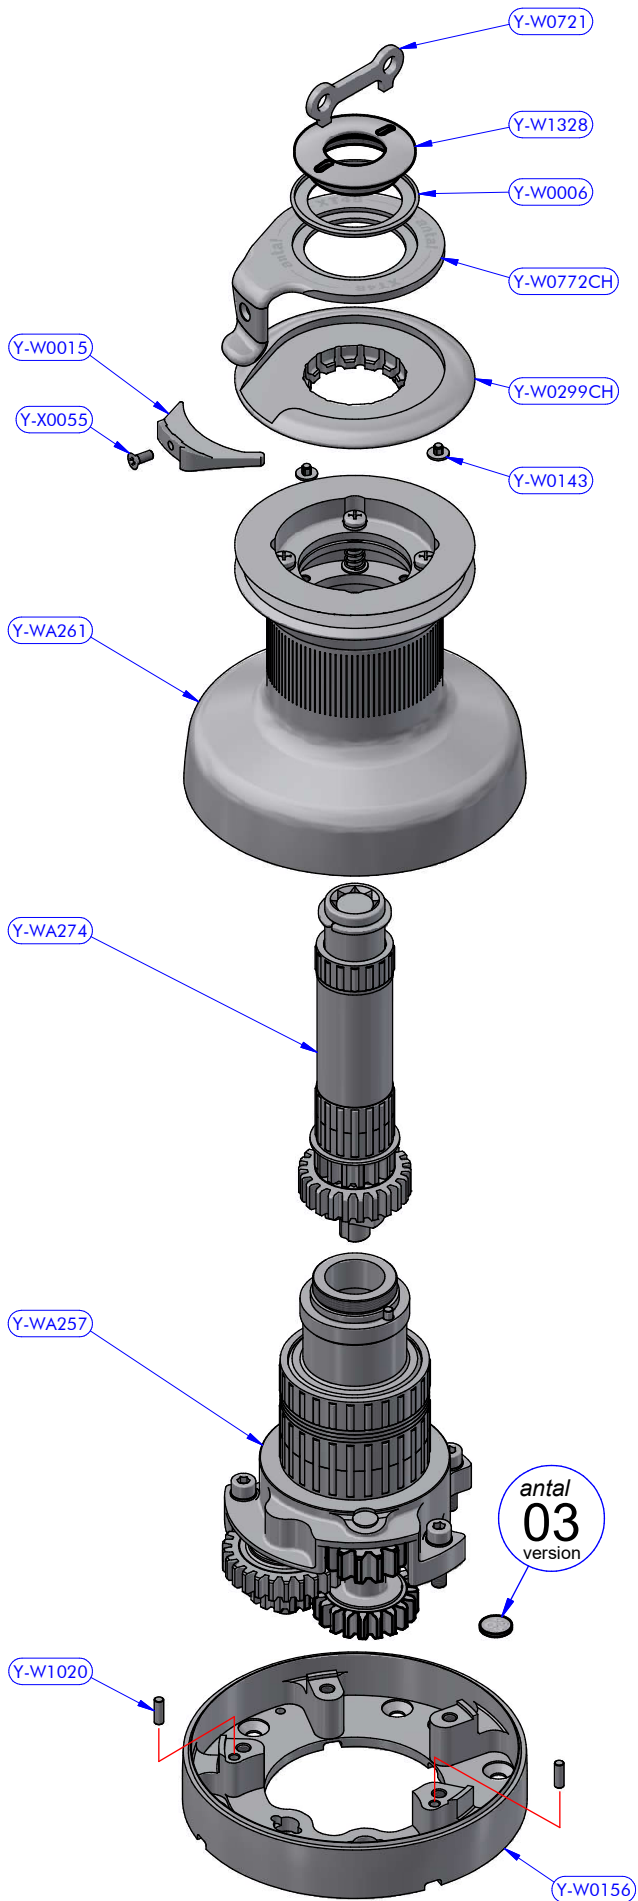

PART LIST			
CODE	DESCRIPTION	MATERIAL	Q.TY
XT48CHX	Brass	Various	1
Y-WA281	Hydraulic drive assy	Various	1

XT48CHX - PART LIST			
CODE	DESCRIPTION	MATERIAL	Q.TY
Y-W0006	Upper ring washer	Plastic	1
Y-W0015	Stripper	Plastic	1
Y-W0143	ST plug	Plastic	4
Y-W0156	Skirt	Aluminium	1
Y-W0299CH	Upper disk	Chromed brass	1
Y-W0721	Opening tool	S.Steel	1
Y-W0772CH	Self-tailing arm	Chromed brass	1
Y-W1020	Cylinder pin	S.Steel	2
Y-W1328	Upper cap	S.Steel	1
Y-WA257	Base + Gears assy	Various	1
Y-WA261	Drum + ST disks assy	Various	1
Y-WA274	Main shaft assy	Various	1
Y-X0055	Screw	S.Steel	1

Y-WA261 - PART LIST			
CODE	DESCRIPTION	MATERIAL	Q.TY
SFT000	Torlon ball	Torlon	44
Y-W0039	ST central disk	Aluminium	1
Y-W0049	ST disk bush	Plastic	4
Y-W0304CH	ST lower disk	Chromed brass	1
Y-W0312CH	Drum	Chromed brass	1
Y-WA002	ST-spring assy	S.Steel	4
Y-X0051	Screw	S.Steel	1
Y-X0070	Screw	S.Steel	4
Y-X0072	S.Steel washer	S.Steel	4

Y-WA257 - PART LIST

CODE	DESCRIPTION	MATERIAL	Q.TY
B8021	Roller bearing	Plastic / S.Steel	1
B8037	Roller bearing	Plastic / S.Steel	1
Y-W1020	Cylinder pin	S.Steel	2
Y-WA025	Spacer	Plastic	1
Y-WA254	Base + Stem	Various	1
Y-WA255	Gears kit	Various	1
Y-WA256	Gears kit	Various	1
Y-X0067	Screw	S.Steel	4
Y-X0073	S.Steel washer	S.Steel	4

Y-WA268 - PART LIST			
CODE	DESCRIPTION	MATERIAL	Q.TY
Y-W0141	Pawl	S.Steel	2
Y-W0176	Gear axis	S.Steel	1
Y-W0193	Gear upper washer	Plastic	1
Y-W0196	Gear lower washer	Plastic	1
Y-W0222	Gear "D2"	Bronze	1
Y-W0777	Gear "D1"	Bronze	1
Y-X0087	Torsion spring	S.Steel	2