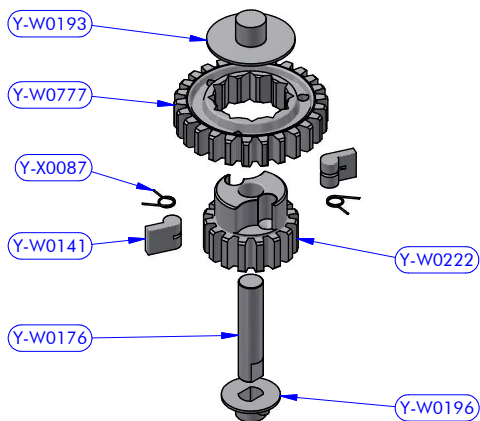

Y-WA268 - PART LIST			
CODE	DESCRIPTION	MATERIAL	Q.TY
Y-W0141	Pawl	S.Steel	2
Y-W0176	Gear axis	S.Steel	1
Y-W0193	Gear upper washer	Plastic	1
Y-W0196	Gear lower washer	Plastic	1
Y-W0222	Gear "D2"	Bronze	1
Y-W0777	Gear "D1"	Bronze	1
Y-X0087	Torsion spring	S.Steel	2