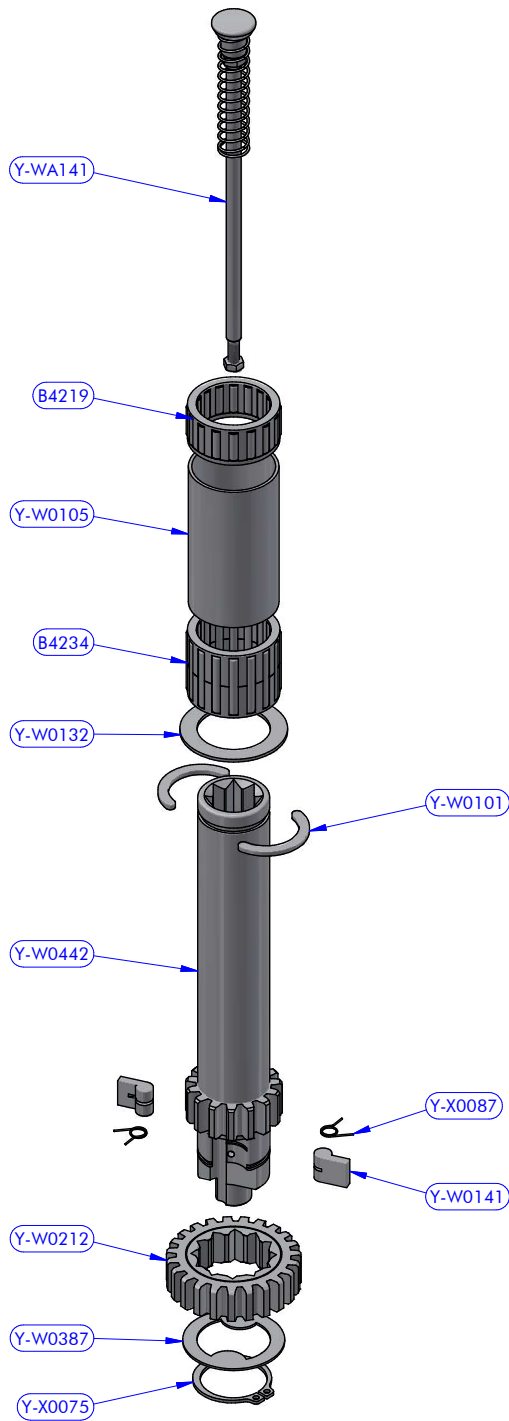

PART LIST			
CODE	DESCRIPTION	MATERIAL	Q.TY
XT48CHX	Brass	Various	1
Y-WA281	Hydraulic drive assy	Various	1

XT48CHX - PART LIST			
CODE	DESCRIPTION	MATERIAL	Q.TY
Y-W0006	Upper ring washer	Plastic	1
Y-W0015	Stripper	Plastic	1
Y-W0143	ST plug	Plastic	4
Y-W0156	Skirt	Aluminium	1
Y-W0299CH	Upper disk	Chromed brass	1
Y-W0721	Opening tool	S.Steel	1
Y-W0772CH	Self-tailing arm	Chromed brass	1
Y-W1020	Cylinder pin	S.Steel	2
Y-W1328	Upper cap	S.Steel	1
Y-WA257	Base + Gears assy	Various	1
Y-WA261	Drum + ST disks assy	Various	1
Y-WA274	Main shaft assy	Various	1
Y-X0055	Screw	S.Steel	1

Y-WA261 - PART LIST			
CODE	DESCRIPTION	MATERIAL	Q.TY
SFT000	Torlon ball	Torlon	44
Y-W0039	ST central disk	Aluminium	1
Y-W0049	ST disk bush	Plastic	4
Y-W0304CH	ST lower disk	Chromed brass	1
Y-W0312CH	Drum	Chromed brass	1
Y-WA002	ST-spring assy	S.Steel	4
Y-X0051	Screw	S.Steel	1
Y-X0070	Screw	S.Steel	4
Y-X0072	S.Steel washer	S.Steel	4

Y-WA257 - PART LIST

CODE	DESCRIPTION	MATERIAL	Q.TY
B8021	Roller bearing	Plastic / S.Steel	1
B8037	Roller bearing	Plastic / S.Steel	1
Y-W1020	Cylinder pin	S.Steel	2
Y-WA025	Spacer	Plastic	1
Y-WA254	Base + Stem	Various	1
Y-WA255	Gears kit	Various	1
Y-WA256	Gears kit	Various	1
Y-X0067	Screw	S.Steel	4
Y-X0073	S.Steel washer	S.Steel	4

Y-WA268 - PART LIST			
CODE	DESCRIPTION	MATERIAL	Q.TY
Y-W0141	Pawl	S.Steel	2
Y-W0176	Gear axis	S.Steel	1
Y-W0193	Gear upper washer	Plastic	1
Y-W0196	Gear lower washer	Plastic	1
Y-W0222	Gear "D2"	Bronze	1
Y-W0777	Gear "D1"	Bronze	1
Y-X0087	Torsion spring	S.Steel	2