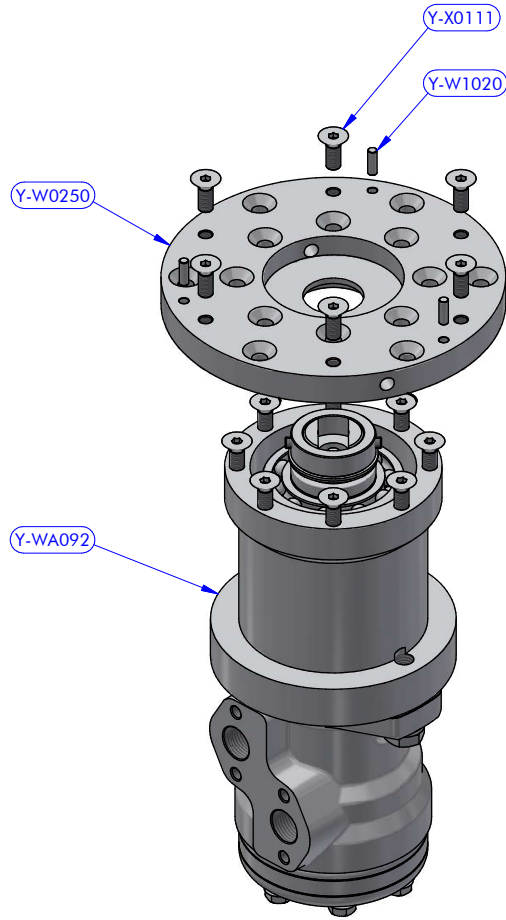

Y-WA281 - PART LIST			
CODE	DESCRIPTION	MATERIAL	Q.TY
Y-W0250	Skirt flange	Aluminium	1
Y-W1020	Cylinder pin	S.Steel	3
Y-WA092	Hydraulic drive assy	Various	1
Y-X0111	Screw	S.Steel	6