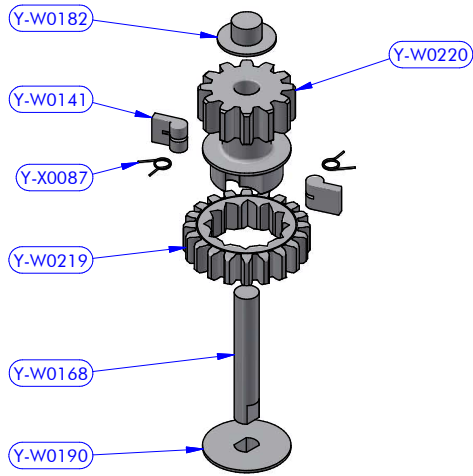

PART LIST			
CODE	DESCRIPTION	MATERIAL	Q.TY
XT48CHX	Brass	Various	1
Y-WA281	Hydraulic drive assy	Various	1

XT48CHX - PART LIST			
CODE	DESCRIPTION	MATERIAL	Q.TY
Y-W0006	Upper ring washer	Plastic	1
Y-W0015	Stripper	Plastic	1
Y-W0143	ST plug	Plastic	4
Y-W0156	Skirt	Aluminium	1
Y-W0299CH	Upper disk	Chromed brass	1
Y-W0721	Opening tool	S.Steel	1
Y-W0772CH	Self-tailing arm	Chromed brass	1
Y-W1020	Cylinder pin	S.Steel	2
Y-W1328	Upper cap	S.Steel	1
Y-WA257	Base + Gears assy	Various	1
Y-WA261	Drum + ST disks assy	Various	1
Y-WA274	Main shaft assy	Various	1
Y-X0055	Screw	S.Steel	1

Y-WA261 - PART LIST			
CODE	DESCRIPTION	MATERIAL	Q.TY
SFT000	Torlon ball	Torlon	44
Y-W0039	ST central disk	Aluminium	1
Y-W0049	ST disk bush	Plastic	4
Y-W0304CH	ST lower disk	Chromed brass	1
Y-W0312CH	Drum	Chromed brass	1
Y-WA002	ST-spring assy	S.Steel	4
Y-X0051	Screw	S.Steel	1
Y-X0070	Screw	S.Steel	4
Y-X0072	S.Steel washer	S.Steel	4

Y-WA257 - PART LIST

CODE	DESCRIPTION	MATERIAL	Q.TY
B8021	Roller bearing	Plastic / S.Steel	1
B8037	Roller bearing	Plastic / S.Steel	1
Y-W1020	Cylinder pin	S.Steel	2
Y-WA025	Spacer	Plastic	1
Y-WA254	Base + Stem	Various	1
Y-WA255	Gears kit	Various	1
Y-WA256	Gears kit	Various	1
Y-X0067	Screw	S.Steel	4
Y-X0073	S.Steel washer	S.Steel	4

Y-WA255 - PART LIST			
CODE	DESCRIPTION	MATERIAL	Q.TY
Y-W0141	Pawl	S.Steel	2
Y-W0168	Gear axis	S.Steel	1
Y-W0182	Gear upper washer	Plastic	1
Y-W0190	Gear lower washer	Plastic	1
Y-W0219	Gear "B1"	Bronze	1
Y-W0220	Gear "B2"	Bronze	1
Y-X0087	Torsion spring	S.Steel	2