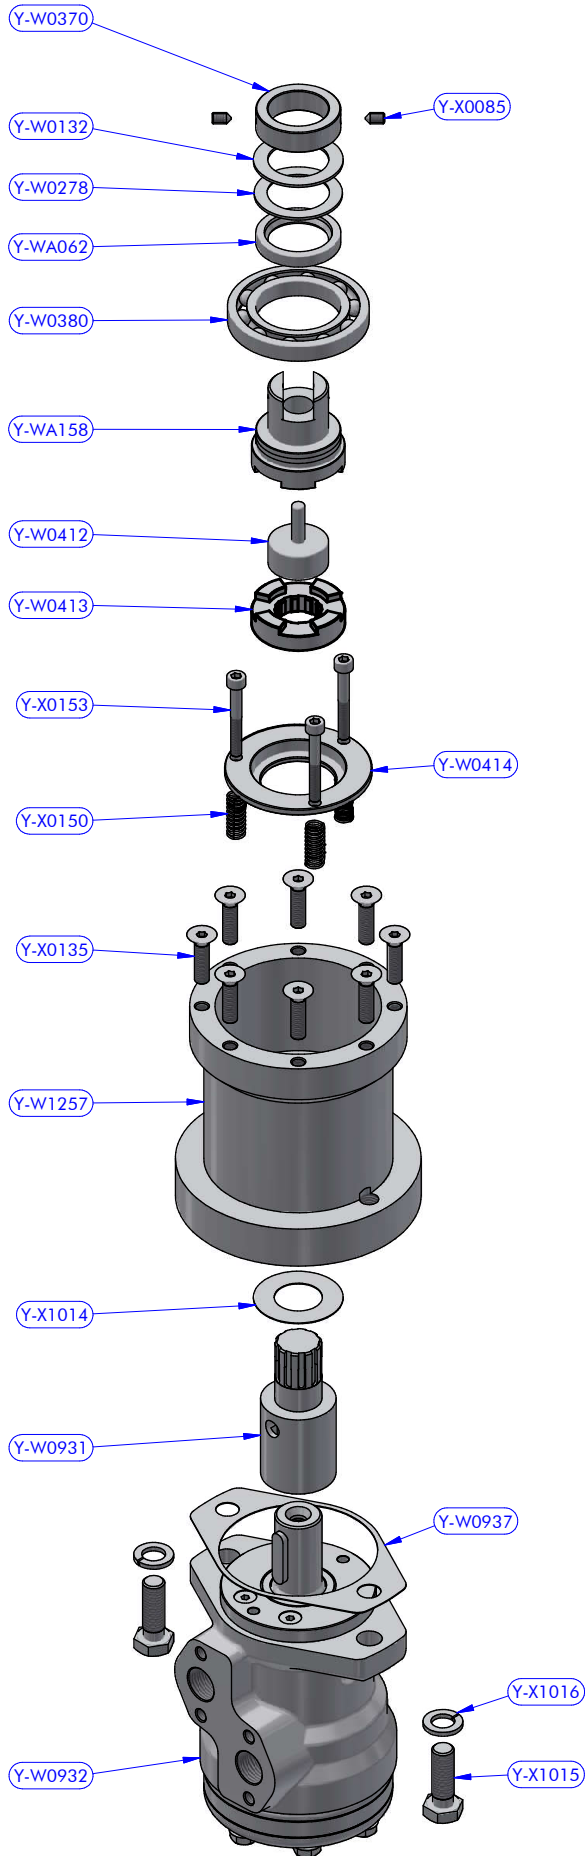

Y-WA092 - PART LIST

CODE	DESCRIPTION	MATERIAL	Q.TY
Y-W0132	S.Steel washer	S.Steel	1
Y-W0278	Resin washer	Resin	1
Y-W0370	Shaft connection	S.Steel	1
Y-W0380	Ball bearing	S.Steel	1
Y-W0412	Disengagement	Bronze	1
Y-W0413	Lower coupling	S.Steel	1
Y-W0414	Thrust ring	Bronze	1
Y-W0931	Gearbox socket	Bronze	1
Y-W0932	Hydraulic motor	Alu + S.Steel	1
Y-W0937	Motor gasket	Tufnol	1
Y-W1257	Disengagement box	Aluminium	1
Y-WA062	Packing ring	Rubber	1
Y-WA158	Upper coupling	Various	1
Y-X0085	Cone point set screw	S.Steel	2
Y-X0135	Screw	S.Steel	8
Y-X0150	Compression spring	S.Steel	3
Y-X0153	Screw	S.Steel	3
Y-X1014	C.F. washer	Tufnol	1
Y-X1015	Screw	S.Steel	2
Y-X1016	S.Steel washer	S.Steel	2