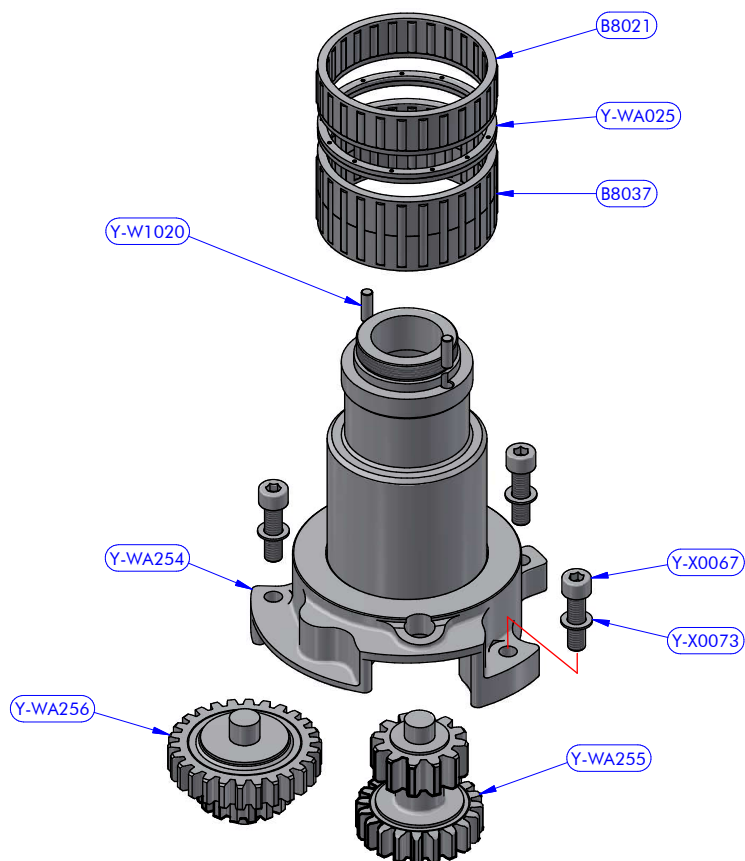

PART LIST			
CODE	DESCRIPTION	MATERIAL	Q.TY
XT48CHX	Brass	Various	1
Y-WA281	Hydraulic drive assy	Various	1

XT48CHX - PART LIST			
CODE	DESCRIPTION	MATERIAL	Q.TY
Y-W0006	Upper ring washer	Plastic	1
Y-W0015	Stripper	Plastic	1
Y-W0143	ST plug	Plastic	4
Y-W0156	Skirt	Aluminium	1
Y-W0299CH	Upper disk	Chromed brass	1
Y-W0721	Opening tool	S.Steel	1
Y-W0772CH	Self-tailing arm	Chromed brass	1
Y-W1020	Cylinder pin	S.Steel	2
Y-W1328	Upper cap	S.Steel	1
Y-WA257	Base + Gears assy	Various	1
Y-WA261	Drum + ST disks assy	Various	1
Y-WA274	Main shaft assy	Various	1
Y-X0055	Screw	S.Steel	1

Y-WA261 - PART LIST			
CODE	DESCRIPTION	MATERIAL	Q.TY
SFT000	Torlon ball	Torlon	44
Y-W0039	ST central disk	Aluminium	1
Y-W0049	ST disk bush	Plastic	4
Y-W0304CH	ST lower disk	Chromed brass	1
Y-W0312CH	Drum	Chromed brass	1
Y-WA002	ST-spring assy	S.Steel	4
Y-X0051	Screw	S.Steel	1
Y-X0070	Screw	S.Steel	4
Y-X0072	S.Steel washer	S.Steel	4

Y-WA257 - PART LIST

CODE	DESCRIPTION	MATERIAL	Q.TY
B8021	Roller bearing	Plastic / S.Steel	1
B8037	Roller bearing	Plastic / S.Steel	1
Y-W1020	Cylinder pin	S.Steel	2
Y-WA025	Spacer	Plastic	1
Y-WA254	Base + Stem	Various	1
Y-WA255	Gears kit	Various	1
Y-WA256	Gears kit	Various	1
Y-X0067	Screw	S.Steel	4
Y-X0073	S.Steel washer	S.Steel	4

Y-WA268 - PART LIST			
CODE	DESCRIPTION	MATERIAL	Q.TY
Y-W0141	Pawl	S.Steel	2
Y-W0176	Gear axis	S.Steel	1
Y-W0193	Gear upper washer	Plastic	1
Y-W0196	Gear lower washer	Plastic	1
Y-W0222	Gear "D2"	Bronze	1
Y-W0777	Gear "D1"	Bronze	1
Y-X0087	Torsion spring	S.Steel	2