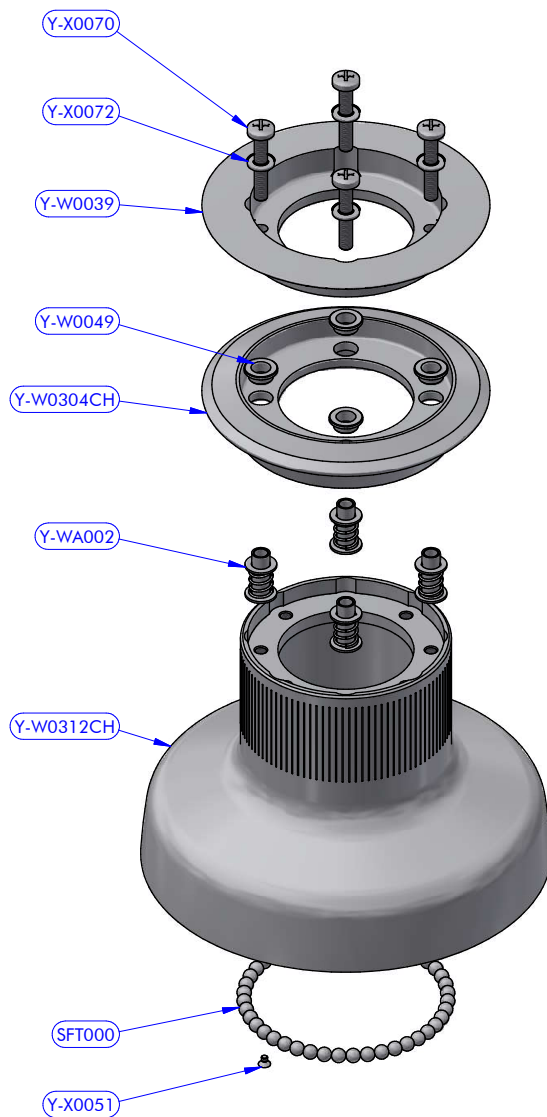

PART LIST			
CODE	DESCRIPTION	MATERIAL	Q.TY
XT48CHX	Brass	Various	1
Y-WA281	Hydraulic drive assy	Various	1

XT48CHX - PART LIST			
CODE	DESCRIPTION	MATERIAL	Q.TY
Y-W0006	Upper ring washer	Plastic	1
Y-W0015	Stripper	Plastic	1
Y-W0143	ST plug	Plastic	4
Y-W0156	Skirt	Aluminium	1
Y-W0299CH	Upper disk	Chromed brass	1
Y-W0721	Opening tool	S.Steel	1
Y-W0772CH	Self-tailing arm	Chromed brass	1
Y-W1020	Cylinder pin	S.Steel	2
Y-W1328	Upper cap	S.Steel	1
Y-WA257	Base + Gears assy	Various	1
Y-WA261	Drum + ST disks assy	Various	1
Y-WA274	Main shaft assy	Various	1
Y-X0055	Screw	S.Steel	1

Y-WA261 - PART LIST			
CODE	DESCRIPTION	MATERIAL	Q.TY
SFT000	Torlon ball	Torlon	44
Y-W0039	ST central disk	Aluminium	1
Y-W0049	ST disk bush	Plastic	4
Y-W0304CH	ST lower disk	Chromed brass	1
Y-W0312CH	Drum	Chromed brass	1
Y-WA002	ST-spring assy	S.Steel	4
Y-X0051	Screw	S.Steel	1
Y-X0070	Screw	S.Steel	4
Y-X0072	S.Steel washer	S.Steel	4

Y-WA257 - PART LIST

CODE	DESCRIPTION	MATERIAL	Q.TY
B8021	Roller bearing	Plastic / S.Steel	1
B8037	Roller bearing	Plastic / S.Steel	1
Y-W1020	Cylinder pin	S.Steel	2
Y-WA025	Spacer	Plastic	1
Y-WA254	Base + Stem	Various	1
Y-WA255	Gears kit	Various	1
Y-WA256	Gears kit	Various	1
Y-X0067	Screw	S.Steel	4
Y-X0073	S.Steel washer	S.Steel	4

Y-WA268 - PART LIST			
CODE	DESCRIPTION	MATERIAL	Q.TY
Y-W0141	Pawl	S.Steel	2
Y-W0176	Gear axis	S.Steel	1
Y-W0193	Gear upper washer	Plastic	1
Y-W0196	Gear lower washer	Plastic	1
Y-W0222	Gear "D2"	Bronze	1
Y-W0777	Gear "D1"	Bronze	1
Y-X0087	Torsion spring	S.Steel	2